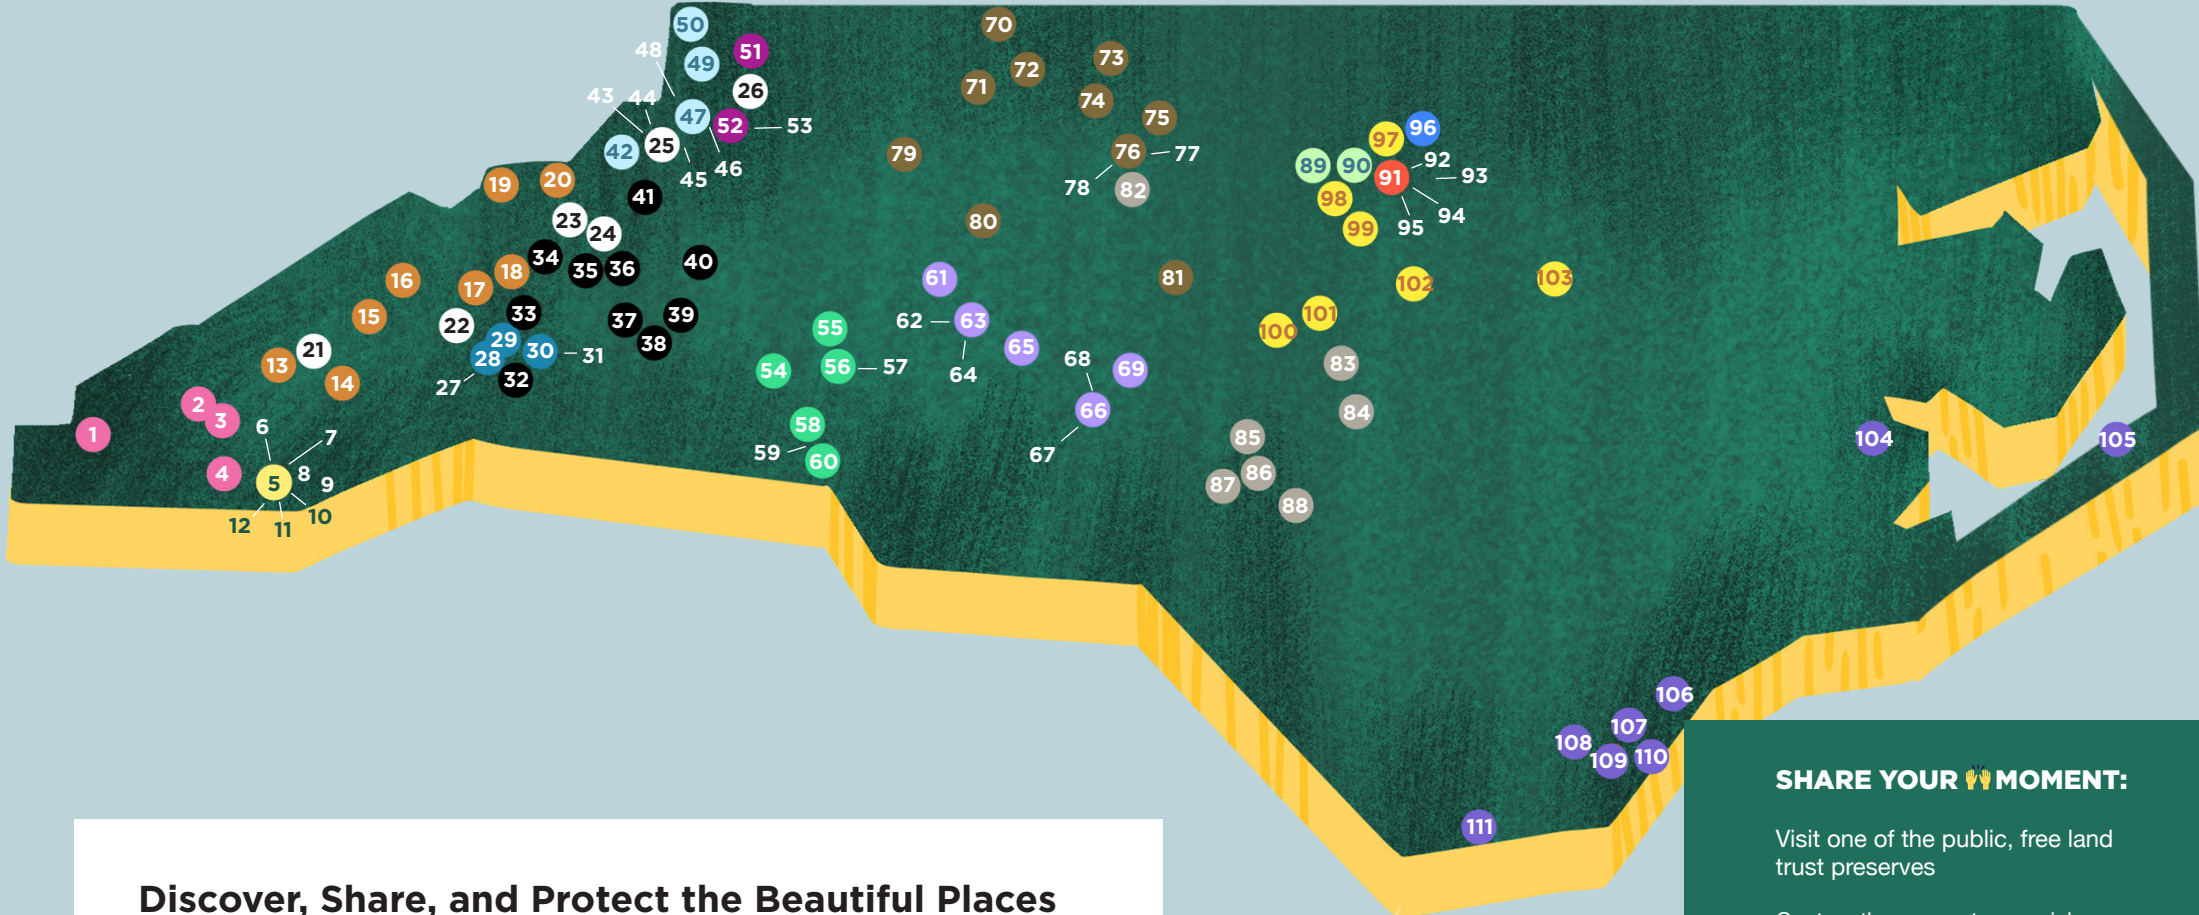

CONSERVATION TRUST FOR NORTH CAROLINA

Conserved Land and Outdoor Activities Near You

Discover, Share, and Protect the Beautiful Places

Discover the places you'll love for life. Get outside to experience the awe-inspiring beauty of our state where you can hike, bike, picnic, kayak or even take your dog for an outdoor adventure.

SHARE YOUR MOMENT:

Visit one of the public, free land trust preserves

Capture the moment on social media – snap a picture and post it to Instagram or Twitter with the hashtag **#myNCmoment**

Make sure to geotag the spot so all your friends can experience their own **#myNCmoment**